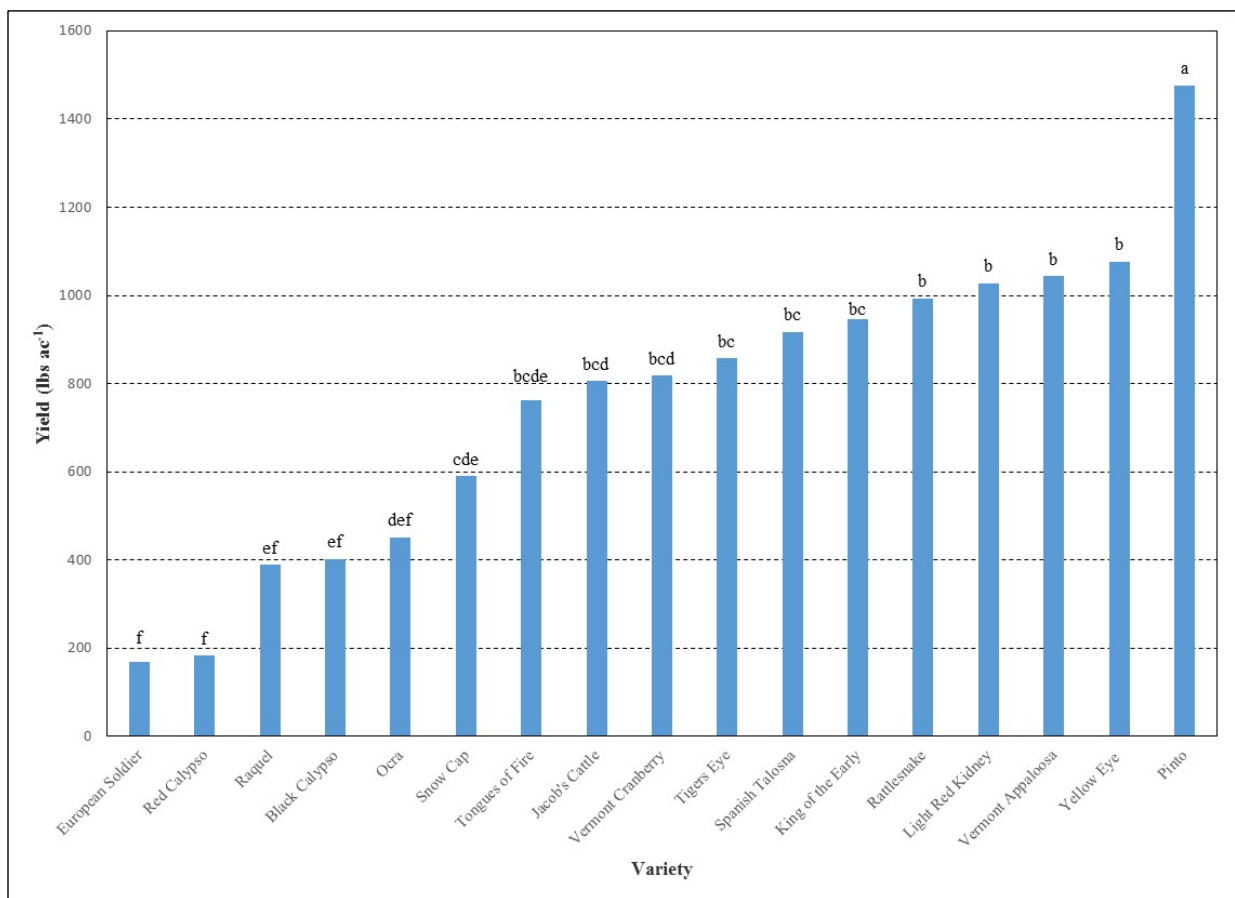

Within a column values followed by the same letter are not significantly different.

‘-‘ indicates there wasn’t enough sample to measure.

NS – no significant difference.

Figure 1. 2015 Heirloom dry bean yields at Borderview Farm, Alburgh, VT.