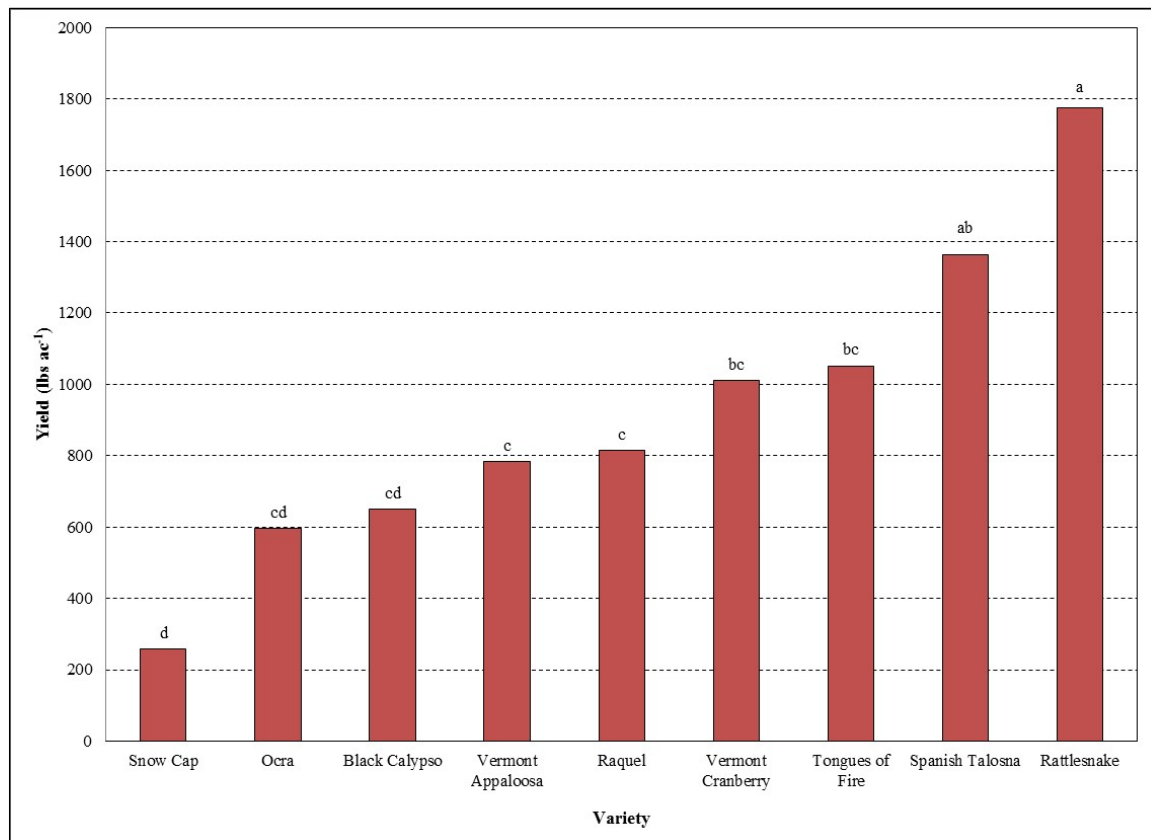

Values shown in **bold** are of the highest value or top performing.

* Dry beans that did not perform significantly lower than the top performing variety in a particular column is indicated with an asterisk.

‘-‘ indicates crop failure.

Figure 2. 2015 Heirloom dry bean yields at Morningstar Meadow Farm in Glover, VT. Varieties with the same letter did not differ significantly in yield.

Table 9. 2015 Heirloom dry bean seed germination rate.