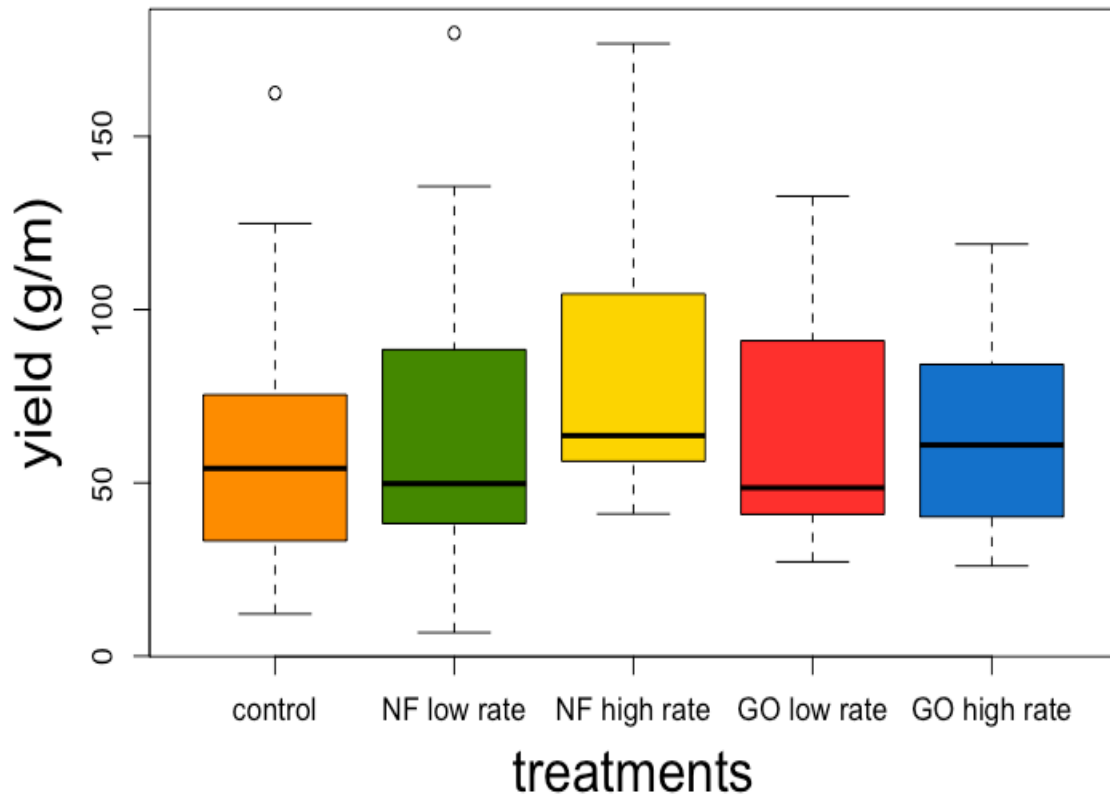

## 2016 Hop Yields

Hop yields from 2016. (NF = *N. fallacis*; GO = *G. occidentalis*)  
Means show no statistical difference. Similar results were found in 2017.