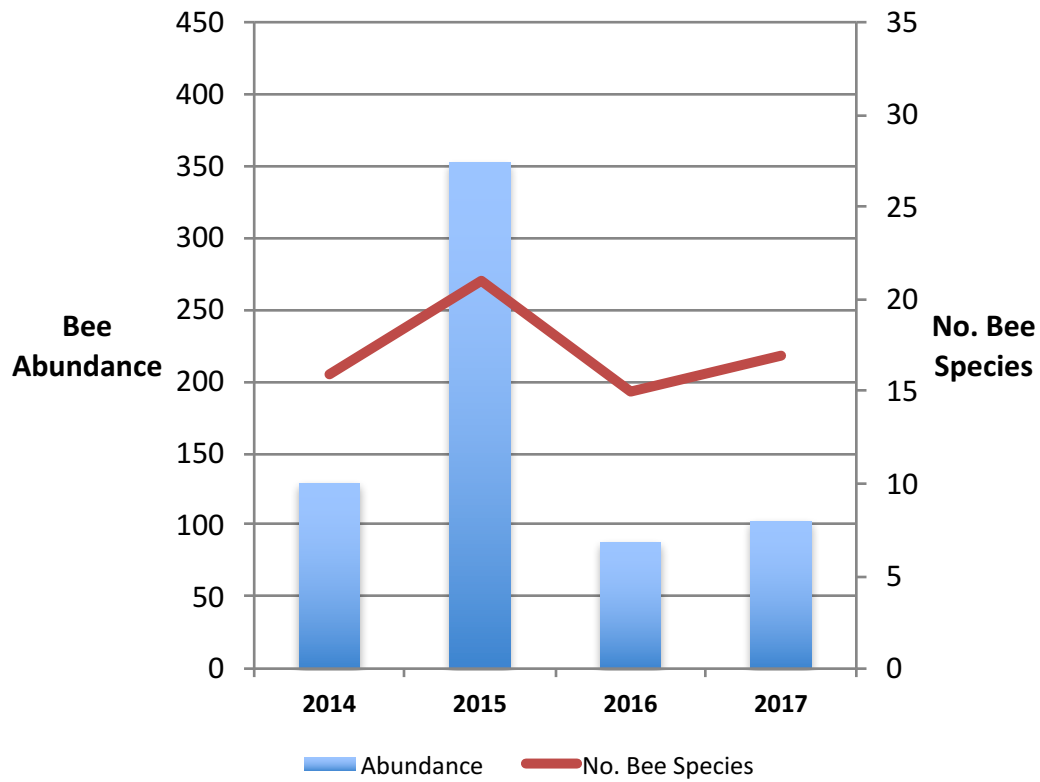

	Abundance	No. Bee Species
2015	234	23
2016	62	14
2017	43	16

	Abundance	No. Bee Species
2015	137	20
2016	74	25
2017	91	30

	Abundance	No. Bee Species
2014	61	15
2015	159	21
2016	75	19
2017	66	14

Jim Lloyd Butler
Control = 32 spp. total

	Abundance	No. Bee Species
2014	113	19
2015	381	13
2016	64	12
2017	78	20

**Jim Lloyd Butler
Treatment = 34 spp. total**

	Abundance	No. Bee Species
2014	129	16
2015	352	21
2016	88	15
2017	103	17

Thille
Control = 33 spp. total

	Abundance	No. Bee Species
2014	115	14
2015	221	16
2016	72	14
2017	103	20