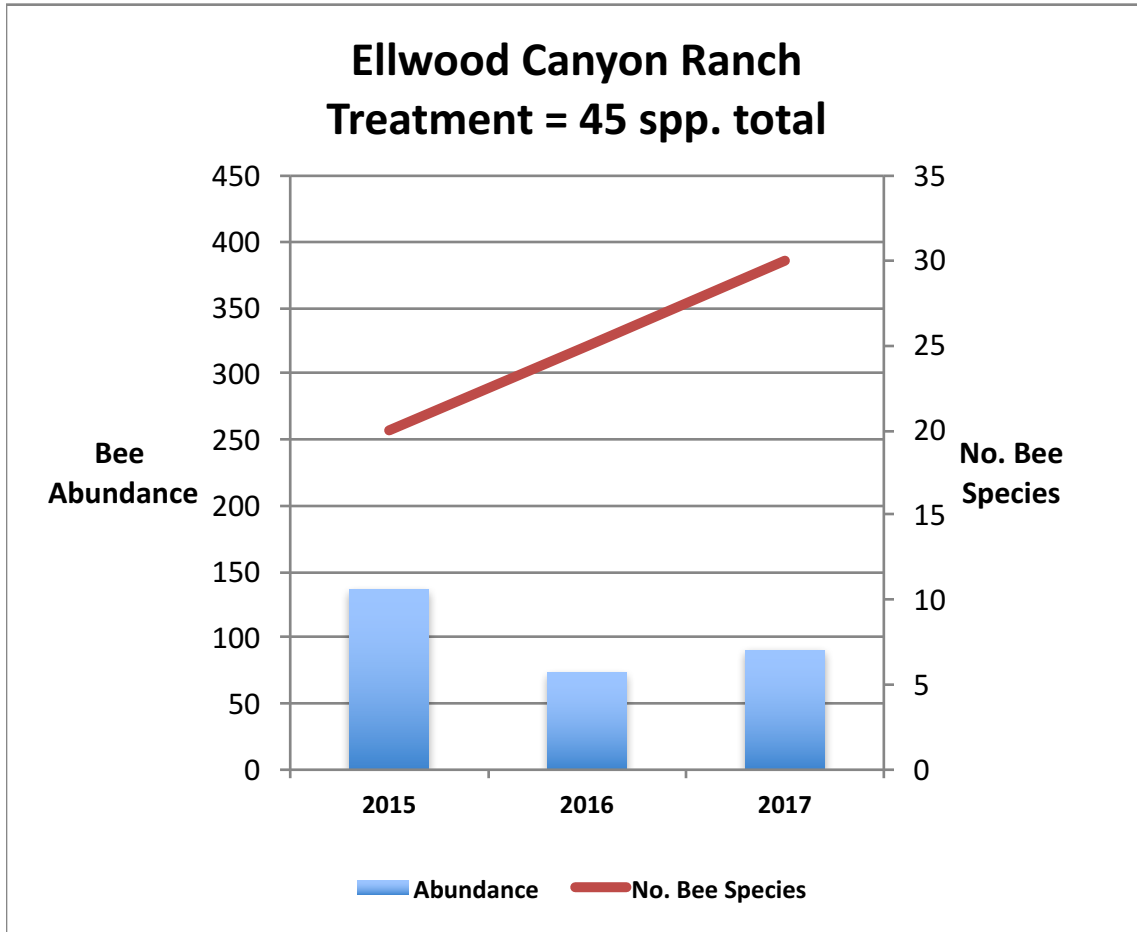

	Abundance	No. Bee Species
2015	234	23
2016	62	14
2017	43	16

	Abundance	No. Bee Species
2015	137	20
2016	74	25
2017	91	30

	Abundance	No. Bee Species
2014	61	15
2015	159	21
2016	75	19
2017	66	14

Jim Lloyd Butler
Control = 32 spp. total

	Abundance	No. Bee Species
2014	113	19
2015	381	13
2016	64	12
2017	78	20

**Jim Lloyd Butler
Treatment = 34 spp. total**

	Abundance	No. Bee Species
2014	129	16
2015	352	21
2016	88	15
2017	103	17

Thille
Control = 33 spp. total