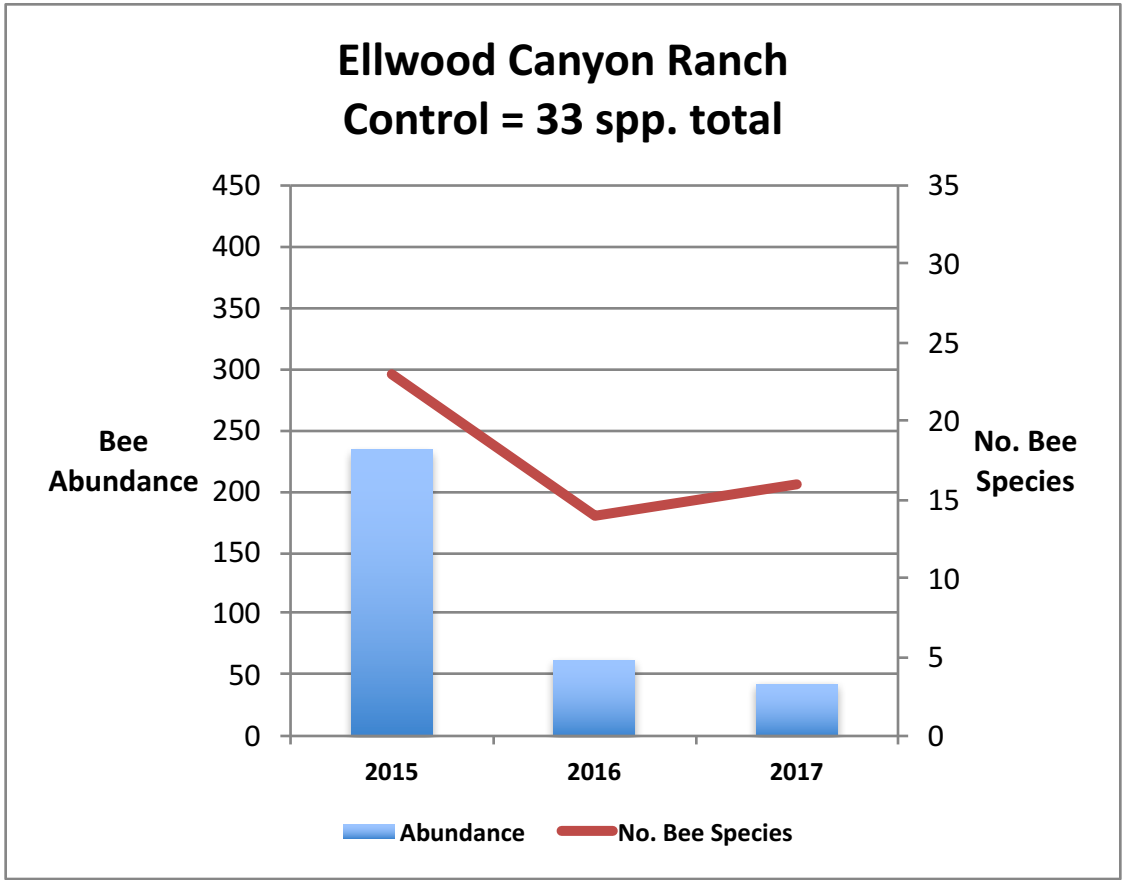

	Abundance	No. Bee Species
2015	234	23
2016	62	14
2017	43	16

	Abundance	No. Bee Species
2015	137	20
2016	74	25
2017	91	30

	Abundance	No. Bee Species
2014	61	15
2015	159	21
2016	75	19
2017	66	14

Jim Lloyd Butler
Control = 32 spp. total

	Abundance	No. Bee Species
2014	113	19
2015	381	13
2016	64	12
2017	78	20

**Jim Lloyd Butler
Treatment = 34 spp. total**

	Abundance	No. Bee Species
2014	129	16
2015	352	21
2016	88	15
2017	103	17

Thille
Control = 33 spp. total