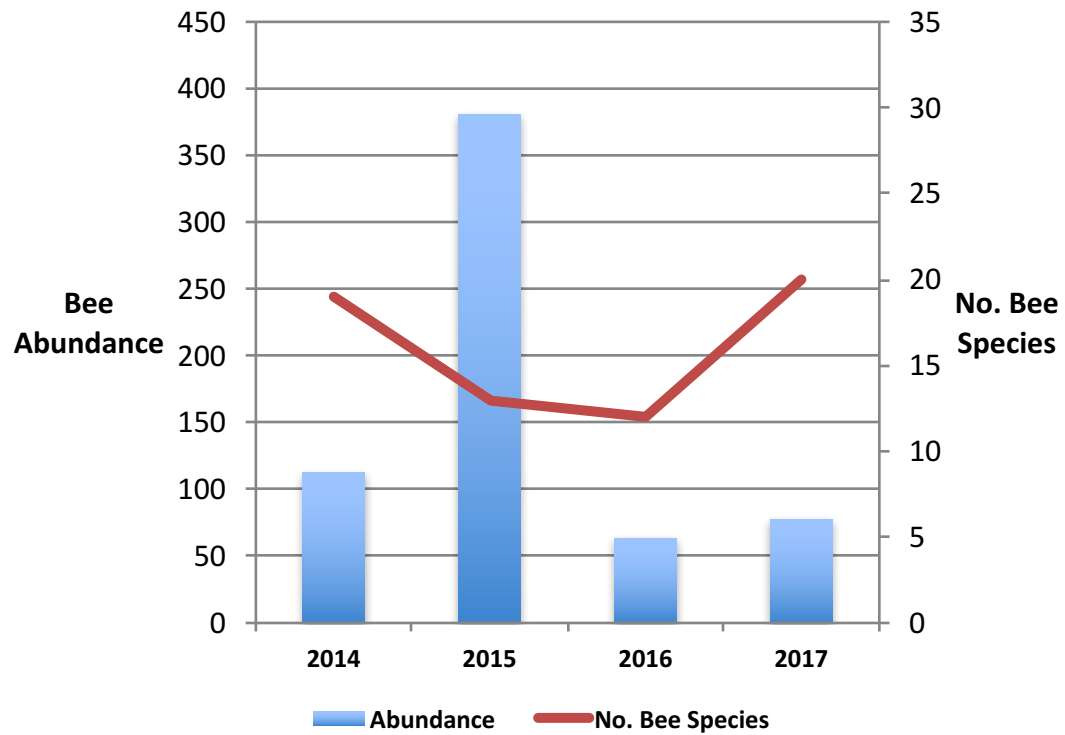

	Abundance	No. Bee Species
2015	234	23
2016	62	14
2017	43	16

	Abundance	No. Bee Species
2015	137	20
2016	74	25
2017	91	30

	Abundance	No. Bee Species
2014	61	15
2015	159	21
2016	75	19
2017	66	14

Jim Lloyd Butler
Control = 32 spp. total

	Abundance	No. Bee Species
2014	113	19
2015	381	13
2016	64	12
2017	78	20

**Jim Lloyd Butler
Treatment = 34 spp. total**

	Abundance	No. Bee Species
2014	129	16
2015	352	21
2016	88	15
2017	103	17

Thille
Control = 33 spp. total

	Abundance	No. Bee Species
2014	115	14
2015	221	16
2016	72	14
2017	103	20