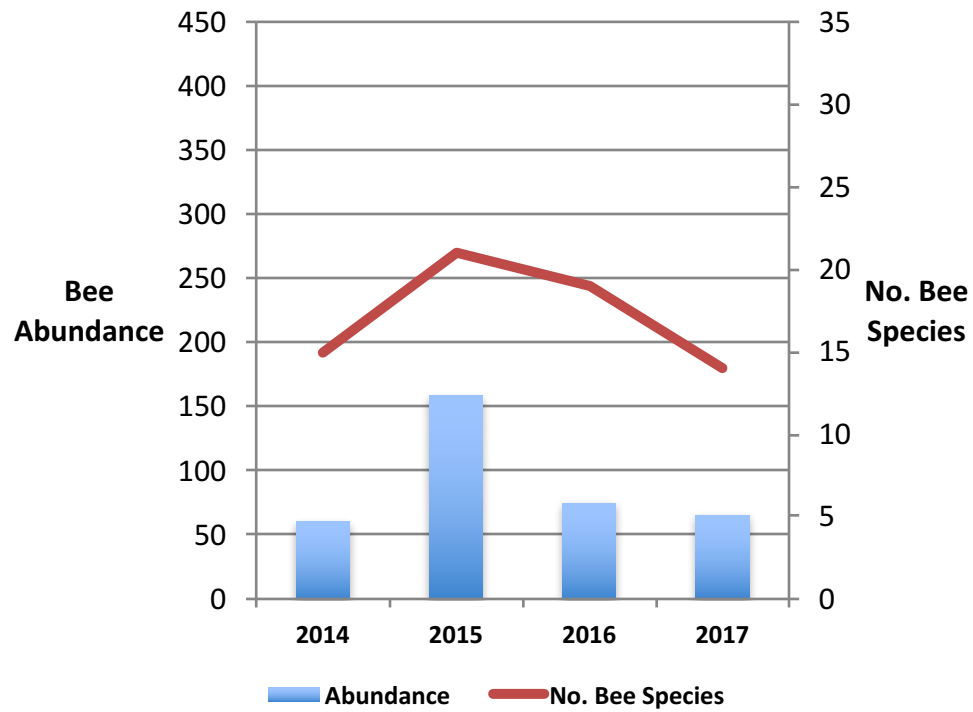

	Abundance	No. Bee Species
2015	234	23
2016	62	14
2017	43	16

	Abundance	No. Bee Species
2015	137	20
2016	74	25
2017	91	30

	Abundance	No. Bee Species
2014	61	15
2015	159	21
2016	75	19
2017	66	14

Jim Lloyd Butler
Control = 32 spp. total

	Abundance	No. Bee Species
2014	113	19
2015	381	13
2016	64	12
2017	78	20

**Jim Lloyd Butler
Treatment = 34 spp. total**

	Abundance	No. Bee Species
2014	129	16
2015	352	21
2016	88	15
2017	103	17

Thille
Control = 33 spp. total

	Abundance	No. Bee Species
2014	115	14
2015	221	16
2016	72	14
2017	103	20